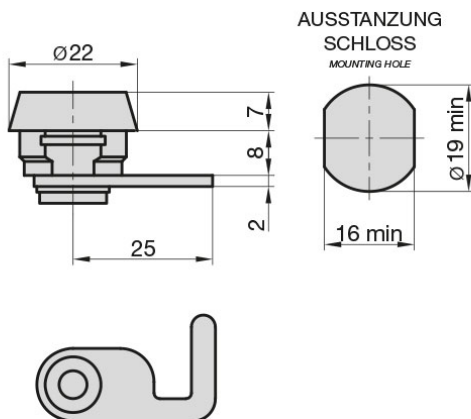

Product Data Sheet

Description:

HS 337

The cam lock HS 337 is suitable for BASI cash boxes.

- Includes 2 keys
- Material: bright chrome-plated
- With clip for mounting
- Keyed alike cam lock

Illustration:

Technical Details:

Details:

Order no.
9000-1337
Weight
35 g
Pricegroup
14
EAN
 4 026434 064315

Konstantinstraße 387
41238 Mönchengladbach
Germany

Tel. +49 (0) 21 66 / 98 56-0
Fax +49 (0) 21 66 / 98 56-55

info@basi.eu
www.basi.eu