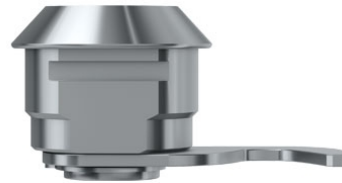

Product Data Sheet

Description:

HS 337

The cam lock HS 337 is suitable for BASI cash boxes.

- Includes 2 keys
- Material: bright chrome-plated
- With clip for mounting
- Keyed alike cam lock

Illustration:

Technical Details: