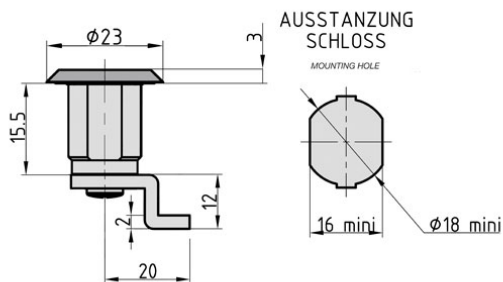

Product Data Sheet

Description:

HS 335

The cam lock HS 335 is suitable for BASI key cabinets.

- Includes 2 keys
- Material: bright chrome-plated
- With nut for mounting
- Keyed alike

Illustration:

Technical Details: