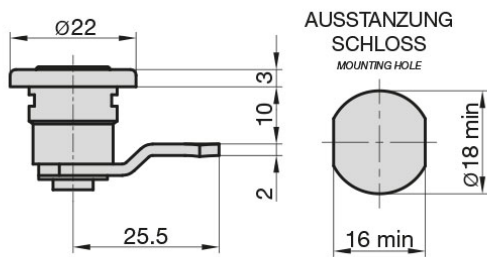

Technical Details:

Details:

Order no.
9000-1332
Weight
35 g
Pricegroup
14
EAN
 4 026434 064254

Konstantinstraße 387
41238 Mönchengladbach
Germany

Tel. +49 (0) 21 66 / 98 56-0
Fax +49 (0) 21 66 / 98 56-55

info@basi.eu
www.basi.eu

Alles in Sicherheit