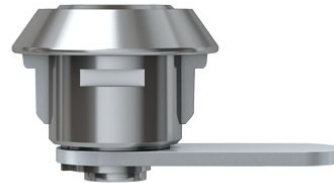

Product Data Sheet

Description:

HS 321

The cam lock HS 320 is keyed different and suitable for universal use. The bright chrome-plated cam lock can be used, for example, for retrofitting a wide range of letterboxes.

- Includes 2 keys
- Material: bright chrome-plated
- With clip for mounting
- Keyed alike

Illustration:

Technical Details:

Details:

Order no.
9000-1321
Weight
34 g
Pricegroup
14
EAN
 4 026434 073041

Konstantinstraße 387
41238 Mönchengladbach
Germany