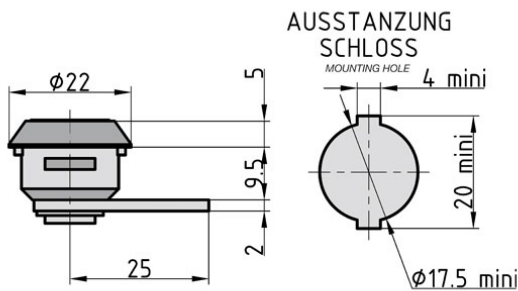

Product Data Sheet

Description:

HS 321

The cam lock HS 320 is keyed different and suitable for universal use. The bright chrome-plated cam lock can be used, for example, for retrofitting a wide range of letterboxes.

- Includes 2 keys
- Material: bright chrome-plated
- With clip for mounting
- Keyed alike

Illustration:

Technical Details:

Details:

Order no.
9000-1321
Weight
34 g
Pricegroup
14
EAN
 4 026434 073041

Konstantinstraße 387
41238 Mönchengladbach
Germany