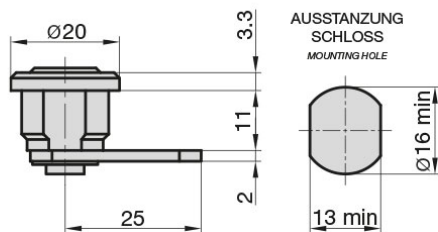

Product Data Sheet

Description:

HS 313

The robust cam lock HS 313 is suitable for Burg letterboxes. This cam lock can only be opened with keys and has 2 additional cams.

- Includes 2 keys
- Material: bright chrome-plated
- With nut for secure mounting
- Includes 2 additional cams

Illustration:

Technical Details:

Details:

Order no.
9000-1313
Weight
45 g
Pricegroup
14
EAN
 4 026434 072839

Konstantinstraße 387
41238 Mönchengladbach
Germany

Tel. +49 (0) 21 66 / 98 56-0
Fax +49 (0) 21 66 / 98 56-55