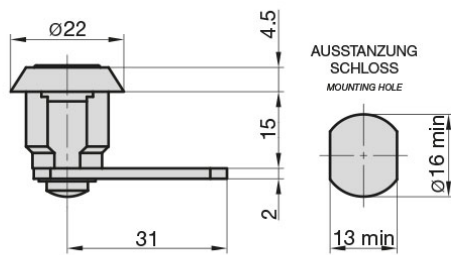

Technical Details:

Details:

Order no.
9000-1310
Weight
42 g
Pricegroup
14
EAN
 4 026434 070590

Konstantinstraße 387
41238 Mönchengladbach
Germany

Tel. +49 (0) 21 66 / 98 56-0
Fax +49 (0) 21 66 / 98 56-55

info@basi.eu
www.basi.eu

Alles in Sicherheit