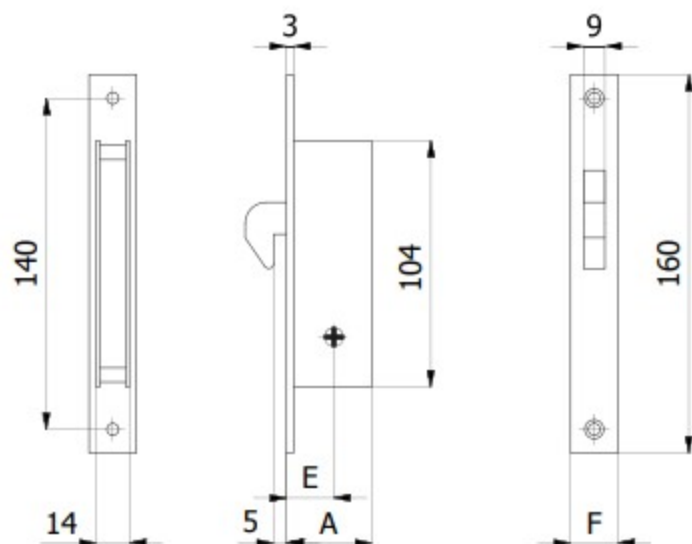

HOOK BOLT

CONSTRUCTIVE FEATURES:

Painted plated steel case and cover - Nickel and chrome-plated steel forend - Nickel-plated steel hook bolt.

WORKING:

Key driven hook bolt.

HAND:

No hand.

PROVIDED WITH:

3 keys, 2 escutcheons cod. 0441 N, striking plate cod. 02019 A.

COD.	E	F	A		Throws			
4626/F20	20	20	36	4100	1	0,32	1	10