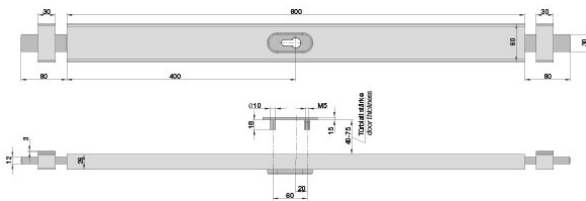

Product Data Sheet

Description:

PR 800 - White

PR 800 - White
door bar for inward-opening doors, suitable for door leaf
width 800-950 mm, bolt throw 80 mm per turn,
AS double cylinder 30/55 mm included (for 40 mm doors)

Illustration:

Technical Details:

Details:

| |
|---------------------------------------------------------------------------------------|
| Order no. |
| 1200-0101 |
| Weight |
| 4,892 g |
| Pricegroup |
| 20 |
| EAN |
|  |

Konstantinstraße 387
41238 Mönchengladbach
Germany

Tel. +49 (0) 21 66 / 98 56-0
Fax +49 (0) 21 66 / 98 56-55

info@basi.eu
www.basi.eu

Alles in Sicherheit

Product Data Sheet

Description:

PR 800 - Brown

PR 800 - Brown
door bar for inward-opening doors, suitable for door leaf
width 800-950 mm, bolt throw 80 mm per turn,
AS double cylinder 30/55 mm included (for 40 mm doors)

Illustration:

Technical Details:

Details:

| |
|----------------------------------------------------------------------------------------------------------|
| Order no. |
| 1200-0103 |
| Weight |
| 4,892 g |
| Pricegroup |
| 20 |
| EAN |
|  3 838923 628127 |