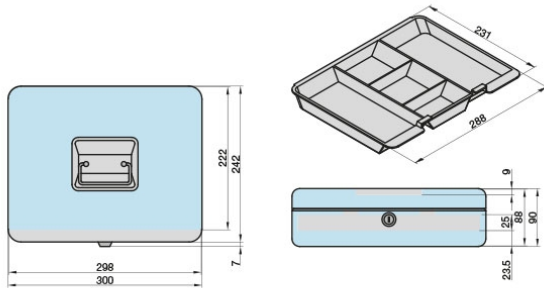

Product Data Sheet

Description:

GK 10 - red

GK 10 - red
cash box, with coin compartments, with handle, red,
with cam lock, 2 keys, 90x300x240 mm

Illustration:

Technical Details:

Details:

Order no.
2100-0400-ROT
Weight
1,812 g
Pricegroup
50
EAN
 4 026434 139389

info@basi.eu
www.basi.eu

Alles in Sicherheit

Product Data Sheet

Description:

GK 10 - black

GK 10 - black
cash box, with coin compartments, with handle, black,
with cam lock, 2 keys, 90x300x240 mm

Illustration:

Technical Details:

Details:

Order no.
2100-0400-SCHWARZ
Weight
1,812 g
Pricegroup
50
EAN
 4 026434 139402

Konstantinstraße 387
41238 Mönchengladbach
Germany

Tel. +49 (0) 21 66 / 98 56-0
Fax +49 (0) 21 66 / 98 56-55