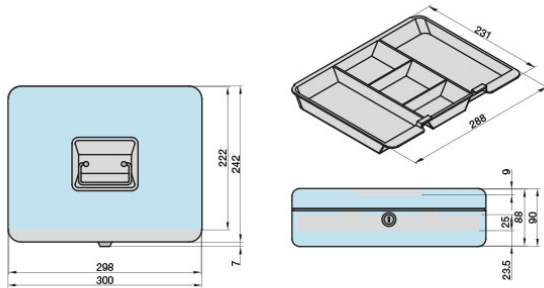

Product Data Sheet

Description:

GK 10 - red

GK 10 - red
cash box, with coin compartments, with handle, red,
with cam lock, 2 keys, 90x300x240 mm

Illustration:

Technical Details:

Details:

Order no.
2100-0400-ROT
Weight
1,812 g
Pricegroup
50
EAN
 4 026434 139389

Illustration:

Technical Details:

Details:

Order no.
2100-0400-BLAU
Weight
1,812 g
Pricegroup
50
EAN
 4 026434 139396

Konstantinstraße 387
41238 Mönchengladbach
Germany

Tel. +49 (0) 21 66 / 98 56-0
Fax +49 (0) 21 66 / 98 56-55

info@basi.eu
www.basi.eu

Alles in Sicherheit

Product Data Sheet

Description:

GK 10 - black

GK 10 - black
cash box, with coin compartments, with handle, black,
with cam lock, 2 keys, 90x300x240 mm

Illustration: