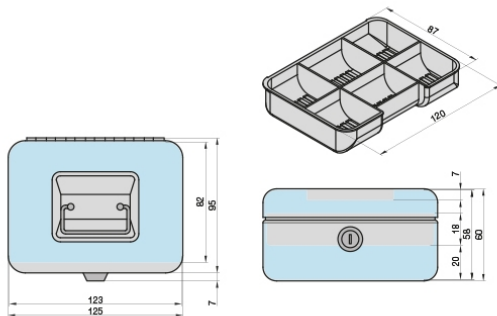

Product Data Sheet

Description:

GK 10 - red

GK 10 - red
cash box, with coin compartments, with handle, red,
with cam lock, 2 keys, 60x125x95 mm

Illustration:

Technical Details:

Details:

Order no.
2100-0100-ROT
Weight
396 g
Pricegroup
50
EAN
 4 026434 139235

Konstantinstraße 387
41238 Mönchengladbach
Germany

Tel. +49 (0) 21 66 / 98 56-0
Fax +49 (0) 21 66 / 98 56-55

info@basi.eu
www.basi.eu

Alles in Sicherheit

Product Data Sheet

Description:

GK 10 - blue

GK 10 - blue
cash box, with coin compartments, with handle, blue,
with cam lock, 2 keys, 60x125x95 mm

Illustration:

Technical Details:

Details:

Order no.
2100-0100-BLAU
Weight
396 g
Pricegroup
50
EAN
 4 026434 139242

Konstantinstraße 387
41238 Mönchengladbach
Germany

Tel. +49 (0) 21 66 / 98 56-0
Fax +49 (0) 21 66 / 98 56-55

info@basi.eu
www.basi.eu

Alles in Sicherheit

Product Data Sheet

Description:

GK 10 - black

GK 10 - black
cash box, with coin compartments, with handle, black,
with cam lock, 2 keys, 60x125x95 mm

Illustration: