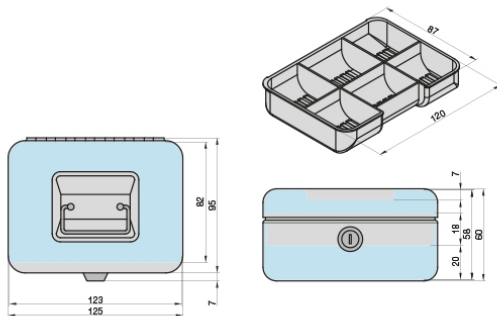

Product Data Sheet

Description:

GK 10 - red

GK 10 - red
cash box, with coin compartments, with handle, red,
with cam lock, 2 keys, 60x125x95 mm

Illustration:

Technical Details:

Details:

Order no.
2100-0100-ROT
Weight
396 g
Pricegroup
50
EAN
 4 026434 139235

info@basi.eu
www.basi.eu

Alles in Sicherheit

Product Data Sheet

Description:

GK 10 - black

GK 10 - black
cash box, with coin compartments, with handle, black,
with cam lock, 2 keys, 60x125x95 mm

Illustration:

Technical Details:

Details:

Order no.
2100-0100-SCHWARZ
Weight
396 g
Pricegroup
50
EAN
 4 026434 139259

Konstantinstraße 387
41238 Mönchengladbach
Germany

Tel. +49 (0) 21 66 / 98 56-0
Fax +49 (0) 21 66 / 98 56-55