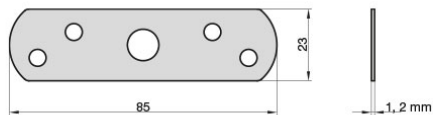

Product Data Sheet

Description:

FS 500 Distance Plate Set - White

FS 500 Distance Plate Set - White
base for the frame mounting, content: 5x 1,0 mm, 5x 2,0 mm

Illustration:

Technical Details:

Details:

Order no.
1100-0053
Weight
25 g
Pricegroup
29
EAN
 4 026434 154740

FS 500 Distance Plate Set - Brown
base for the frame mounting, content: 5x 1,0 mm, 5x 2,0
mm

Illustration:

Technical Details:

Details:

Order no.
1100-0063
Weight
25 g
Pricegroup
29
EAN
 4 026434 154795

Konstantinstraße 387
41238 Mönchengladbach
Germany