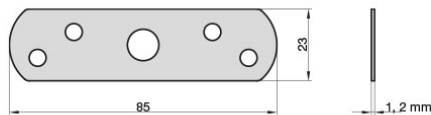

Product Data Sheet

Description:

FS 500 Distance Plate Set - White

FS 500 Distance Plate Set - White
base for the frame mounting, content: 5x 1,0 mm, 5x 2,0 mm

Illustration:

Technical Details:

Details:

Order no.
1100-0053
Weight
25 g
Pricegroup
29
EAN
 4 026434 154740

FS 500 Distance Plate Set - Brown
base for the frame mounting, content: 5x 1,0 mm, 5x 2,0
mm

Illustration:

Technical Details:

Details:

Order no.
1100-0063
Weight
25 g
Pricegroup
29
EAN
 4 026434 154795

Konstantinstraße 387
41238 Mönchengladbach
Germany