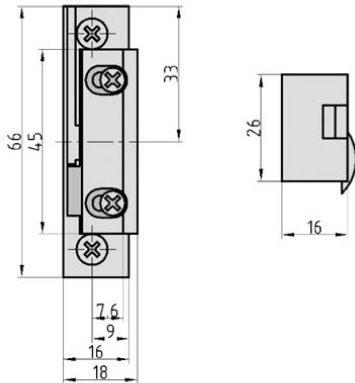

Product Data Sheet

Description:

ET 94

ET 94
electric strike, rated voltage: 10-24 volt,
flat construction form: 16,5 mm, standard latch function,
symmetrical design, right/left handed use,
with mechanical unlocking

Illustration:

Technical Details:

Details:

Order no.
9200-0013
Weight
125 g
Pricegroup
49
EAN
 4 030755 342021

Konstantinstraße 387
41238 Mönchengladbach
Germany

Tel. +49 (0) 21 66 / 98 56-0
Fax +49 (0) 21 66 / 98 56-55

info@basi.eu
www.basi.eu

Alles in Sicherheit

Product Data Sheet

Description:

ET 94

ET 94
electric strike, rated voltage: 10-24 volt,
flat construction form: 16,5 mm, standard latch function,
symmetrical design, right/left handed use,
without mechanical unlocking

Illustration:

Technical Details:

Details:

Order no.
9200-0014
Weight
125 g
Pricegroup
49
EAN
 4 030755 342038

Konstantinstraße 387
41238 Mönchengladbach
Germany

Tel. +49 (0) 21 66 / 98 56-0
Fax +49 (0) 21 66 / 98 56-55