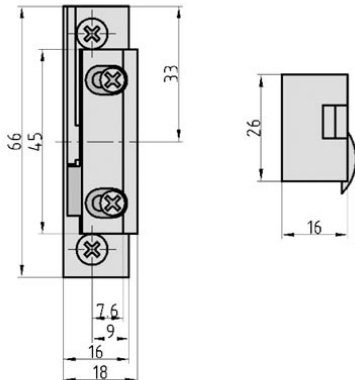

Product Data Sheet

Description:

ET 94

ET 94
electric strike, rated voltage: 10-24 volt,
flat construction form: 16,5 mm, standard latch function,
symmetrical design, right/left handed use,
with mechanical unlocking

info@basi.eu
www.basi.eu

Alles in Sicherheit

Product Data Sheet

Description:

ET 94

ET 94
electric strike, rated voltage: 10-24 volt,
flat construction form: 16,5 mm, standard latch function,
symmetrical design, right/left handed use,
without mechanical unlocking

Illustration:

Technical Details:

Details:

Order no.
9200-0014
Weight
125 g
Pricegroup
49
EAN
 4 030755 342038

Konstantinstraße 387
41238 Mönchengladbach
Germany

Tel. +49 (0) 21 66 / 98 56-0
Fax +49 (0) 21 66 / 98 56-55