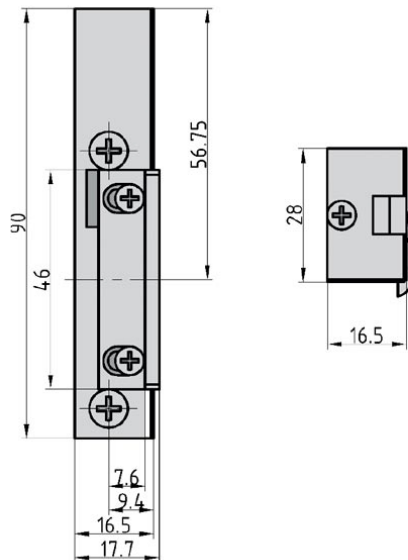

Product Data Sheet

Description:

ET 91

ET 91
electric strike, rated voltage: 6-12 volt,
flat construction form: 16,5 mm, standard latch function,
asymmetrical design, DIN right,
with mechanical unlocking

Illustration:

info@basi.eu
www.basi.eu

Alles in Sicherheit

Product Data Sheet

Description:

ET 91

ET 91
electric strike, rated voltage: 6-12 volt,
flat construction form: 16,5 mm, standard latch function,
asymmetrical design, DIN left,
with mechanical unlocking

Illustration:

Technical Details:

Details:

Order no.
9200-0012
Weight
166 g
Pricegroup
49
EAN
 4 026434 078602

Konstantinstraße 387
41238 Mönchengladbach
Germany

Tel. +49 (0) 21 66 / 98 56-0
Fax +49 (0) 21 66 / 98 56-55