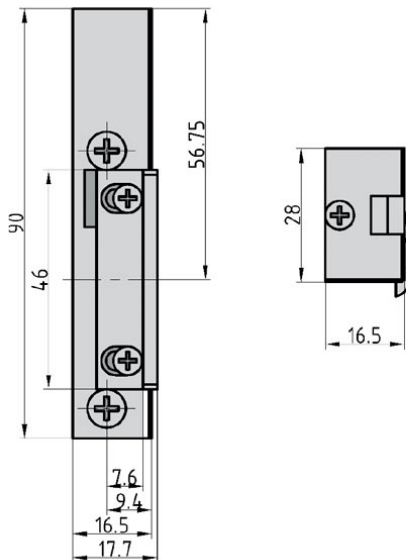

Product Data Sheet

Description:

ET 91

ET 91
electric strike, rated voltage: 6-12 volt,
flat construction form: 16,5 mm, standard latch function,
asymmetrical design, DIN right,
with mechanical unlocking

Illustration:

Technical Details:

Details:

Order no.
9200-0011
Weight
182 g
Pricegroup
49
EAN
 4 026434 078596

Konstantinstraße 387
41238 Mönchengladbach
Germany

Tel. +49 (0) 21 66 / 98 56-0
Fax +49 (0) 21 66 / 98 56-55

info@basi.eu
www.basi.eu

Alles in Sicherheit

Product Data Sheet

Description:

ET 91

ET 91
electric strike, rated voltage: 6-12 volt,
flat construction form: 16,5 mm, standard latch function,
asymmetrical design, DIN left,
with mechanical unlocking

Illustration:

Technical Details:

Details:

Order no.
9200-0012
Weight
166 g
Pricegroup
49
EAN
 4 026434 078602

Konstantinstraße 387
41238 Mönchengladbach
Germany

Tel. +49 (0) 21 66 / 98 56-0
Fax +49 (0) 21 66 / 98 56-55