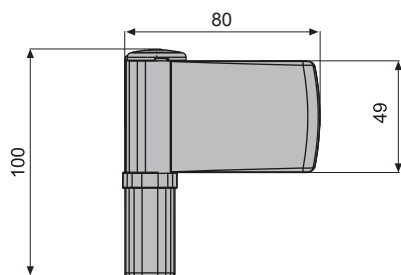

FLORENCE

HINGE FOR UPVC PROFILES

 Made in Italy

fapim[®]

Life in evolution

FLORENCE

HINGE FOR UPVC PROFILES

	L	
7640i	15 ÷ 20	24
7650i	18 ÷ 23	