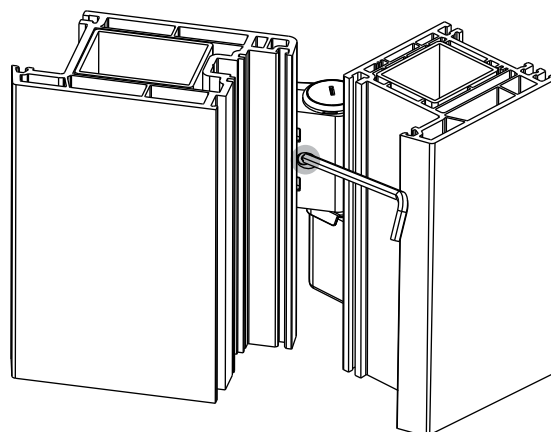

FLORENCE

HINGE FOR UPVC PROFILES

	L	
7640i	15 ÷ 20	24
7650i	18 ÷ 23	

7640i		7650i
L		L
15	1	18
16	2	19
17	3	20
18	4	21
19	5	22
20	6	23