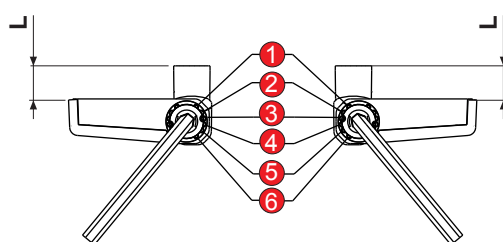

FLORENCE

HINGE FOR UPVC PROFILES

 Made in Italy

fapim[®]

Life in evolution

FLORENCE

HINGE FOR UPVC PROFILES

	L	
7640i	15 ÷ 20	24
7650i	18 ÷ 23	