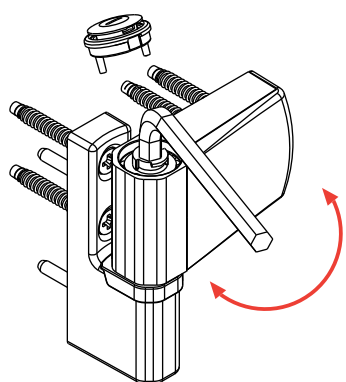

FLORENCE

HINGE FOR UPVC PROFILES

	L	
7640i	15 ÷ 20	24
7650i	18 ÷ 23	

7640i		7650i
L		L
15	1	18
16	2	19
17	3	20
18	4	21
19	5	22
20	6	23