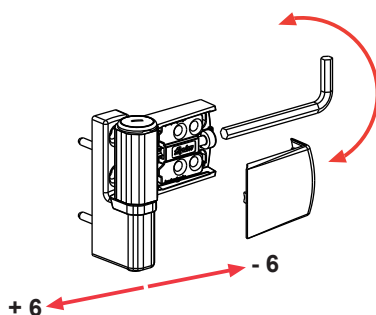

FLORENCE

HINGE FOR UPVC PROFILES

	L	
7640i	15 ÷ 20	24
7650i	18 ÷ 23	

7640i		7650i
L		L
15	1	18
16	2	19
17	3	20
18	4	21
19	5	22
20	6	23