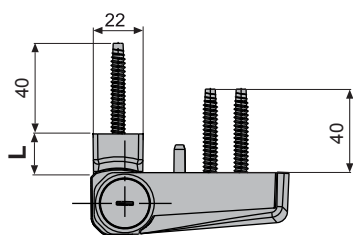

FLORENCE

HINGE FOR UPVC PROFILES

 Made in Italy

fapim[®]

Life in evolution

FLORENCE

HINGE FOR UPVC PROFILES

	L	
7640i	15 ÷ 20	24
7650i	18 ÷ 23	