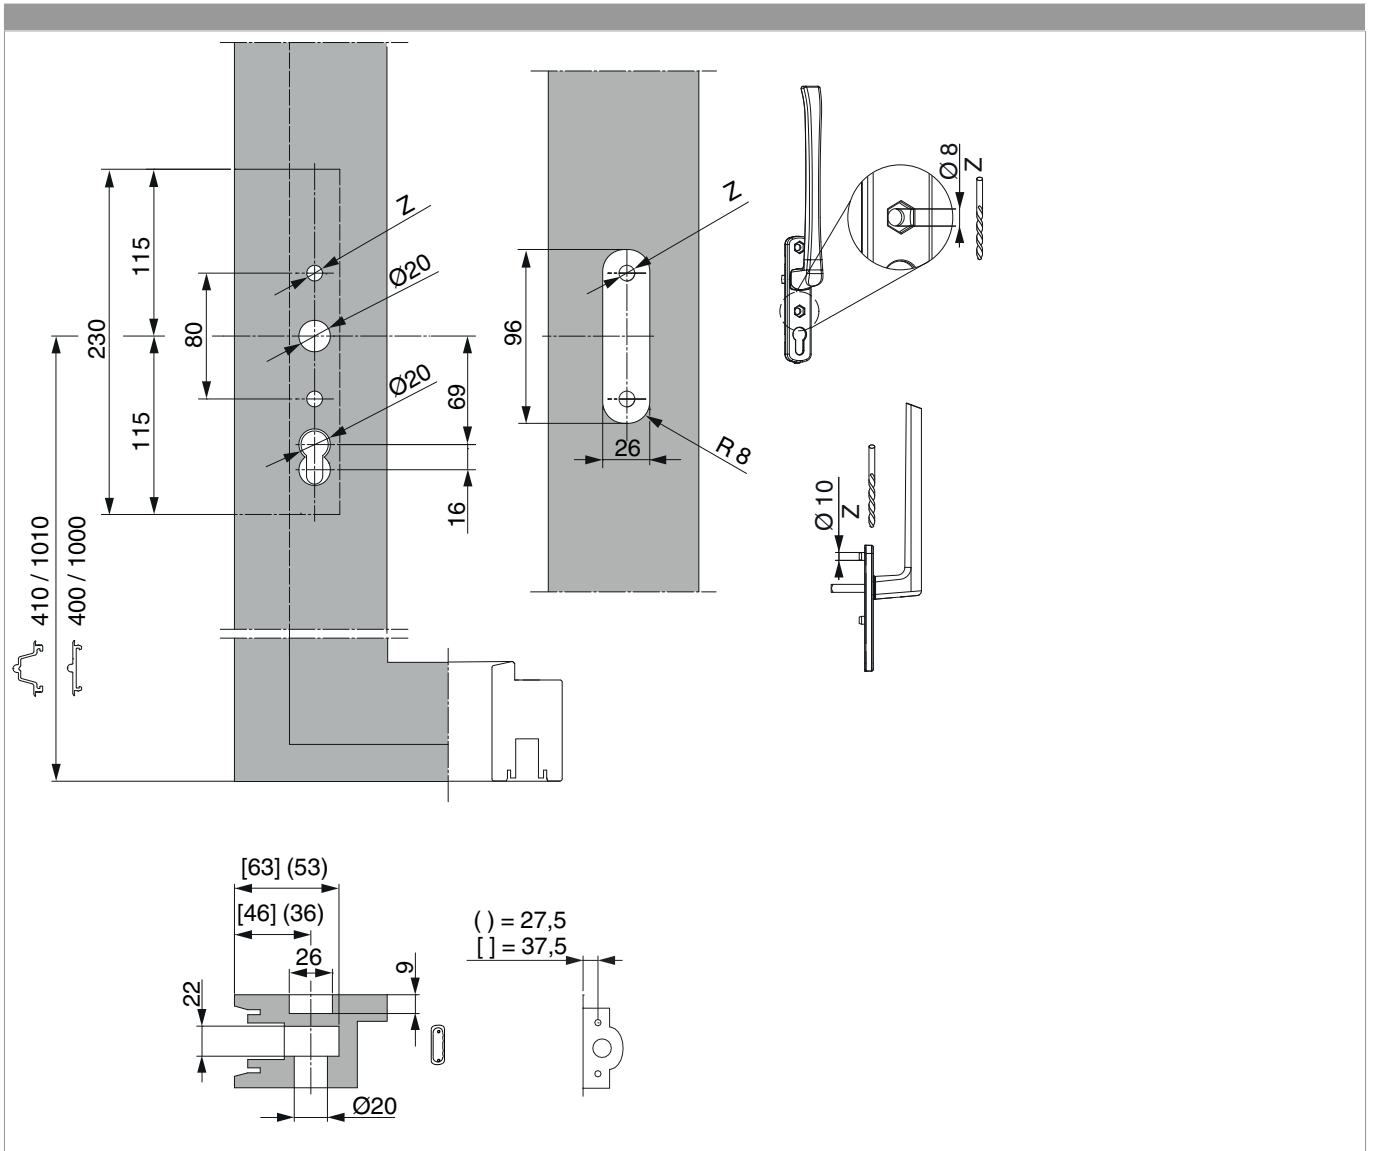

371854 - HS handle with finger pull standard long routing depth 9 mm zamak traffic white RAL 9016 silk gloss

Technical drawing

				No
traffic white RAL 9016	9	powder coated	10	371854

Product image

371854 - HS handle with finger pull standard long routing
depth 9 mm zamak traffic white RAL 9016 silk gloss

Drilling and routing pattern

**371854 - HS handle with finger pull standard long routing
depth 9 mm zamak traffic white RAL 9016 silk gloss**

Dimensions