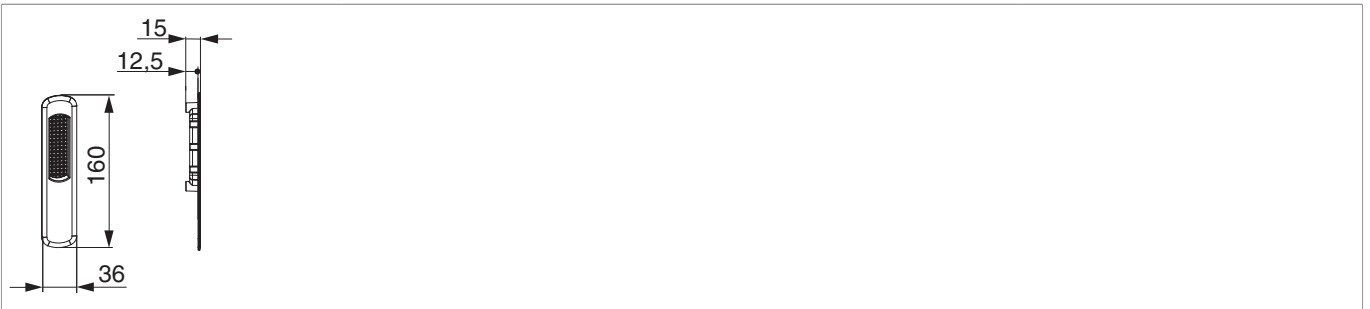

371854 - HS handle with finger pull standard long routing depth 9 mm zamak traffic white RAL 9016 silk gloss

Technical drawing

				No
traffic white RAL 9016	9	powder coated	10	371854

Product image

371854 - HS handle with finger pull standard long routing
depth 9 mm zamak traffic white RAL 9016 silk gloss

Drilling and routing pattern

**371854 - HS handle with finger pull standard long routing
depth 9 mm zamak traffic white RAL 9016 silk gloss**

Dimensions