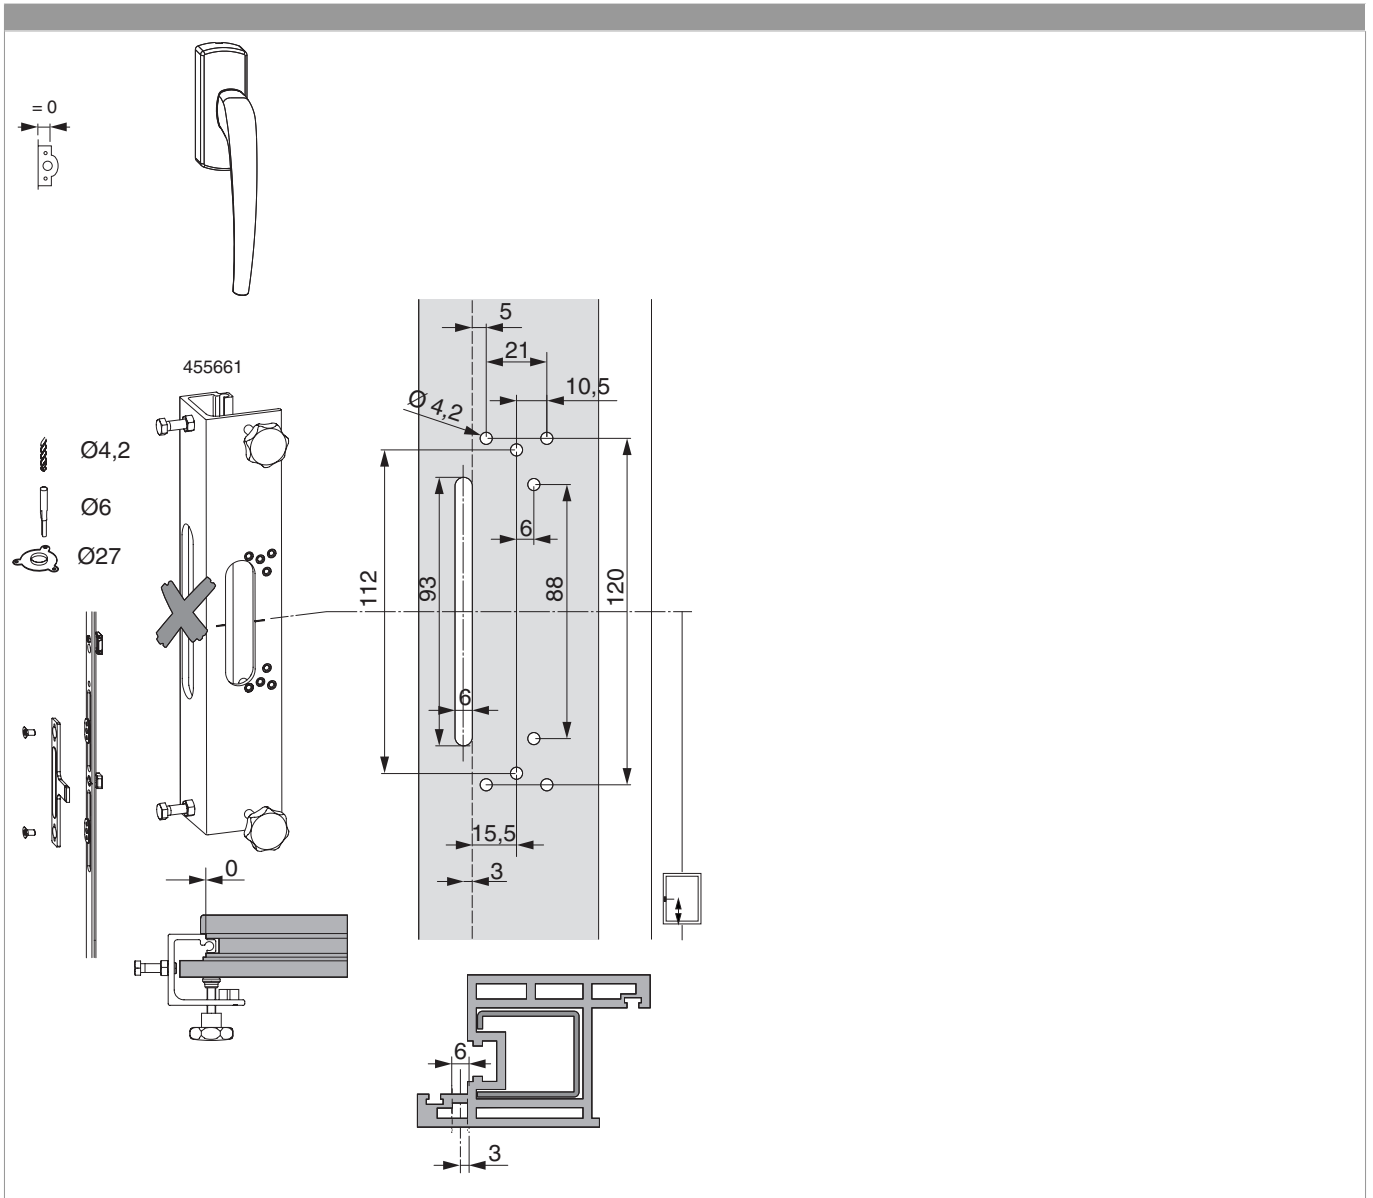

455692 - SKB-Z handle with gear standard internal handle with 45° stop with lugs 4 with screws 4.8x45 silver EV1 right with imprint Maco - Logo

Technical drawing

							No
silver	EV1	anodised	73	53	right	1	455692

455692 - SKB-Z handle with gear standard internal handle
with 45° stop with lugs 4 with screws 4.8x45 silver EV1
right with imprint Maco - Logo

Drilling and routing pattern

455692 - SKB-Z handle with gear standard internal handle
with 45° stop with lugs 4 with screws 4.8x45 silver EV1
right with imprint Maco - Logo

Installation

Handle BS 0

455694 - SKB-Z handle with gear standard internal handle with 45° stop with lugs 4 with screws 4.8x45 traffic white RAL 9016 silk gloss right with imprint Maco - Logo

Technical drawing

Drilling and routing pattern

455694 - SKB-Z handle with gear standard internal handle with 45° stop with lugs 4 with screws 4.8x45 traffic white RAL 9016 silk gloss right with imprint Maco - Logo

Installation