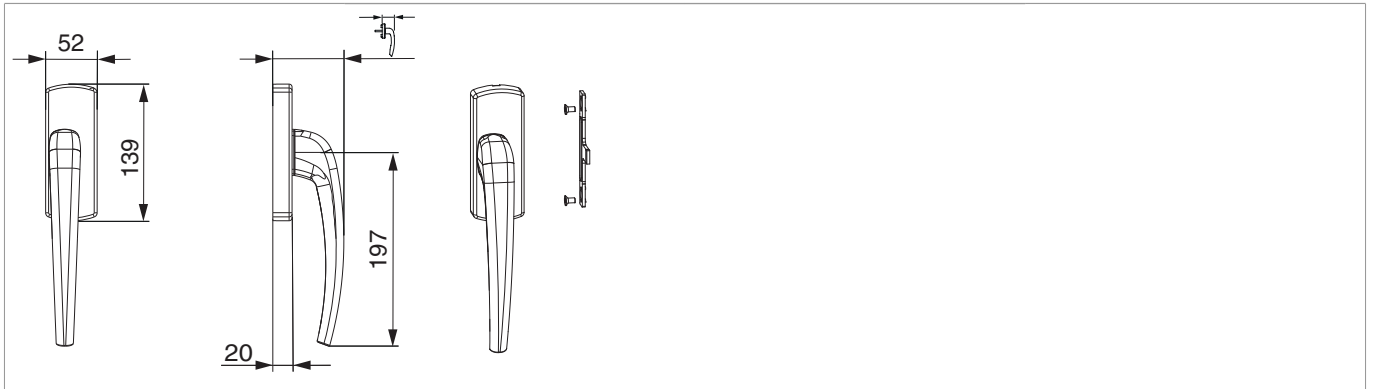

455692 - SKB-Z handle with gear standard internal handle with 45° stop with lugs 4 with screws 4.8x45 silver EV1 right with imprint Maco - Logo

Technical drawing

							No
silver	EV1	anodised	73	53	right	1	455692

455692 - SKB-Z handle with gear standard internal handle
with 45° stop with lugs 4 with screws 4.8x45 silver EV1
right with imprint Maco - Logo

Drilling and routing pattern

455692 - SKB-Z handle with gear standard internal handle
with 45° stop with lugs 4 with screws 4.8x45 silver EV1
right with imprint Maco - Logo

Installation

Handle BS 0

455694 - SKB-Z handle with gear standard internal handle with 45° stop with lugs 4 with screws 4.8x45 traffic white RAL 9016 silk gloss right with imprint Maco - Logo

Technical drawing