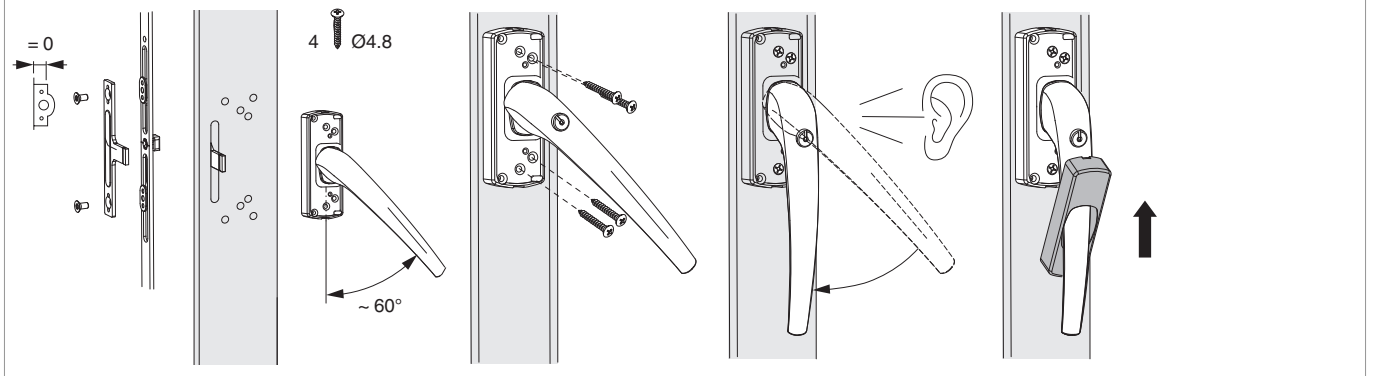

455692 - SKB-Z handle with gear standard internal handle with 45° stop with lugs 4 with screws 4.8x45 silver EV1 right with imprint Maco - Logo

Technical drawing

							No
silver	EV1	anodised	73	53	right	1	455692

455692 - SKB-Z handle with gear standard internal handle
with 45° stop with lugs 4 with screws 4.8x45 silver EV1
right with imprint Maco - Logo

Drilling and routing pattern

455692 - SKB-Z handle with gear standard internal handle
with 45° stop with lugs 4 with screws 4.8x45 silver EV1
right with imprint Maco - Logo

Installation

Handle BS 0

455694 - SKB-Z handle with gear standard internal handle with 45° stop with lugs 4 with screws 4.8x45 traffic white RAL 9016 silk gloss right with imprint Maco - Logo

Technical drawing