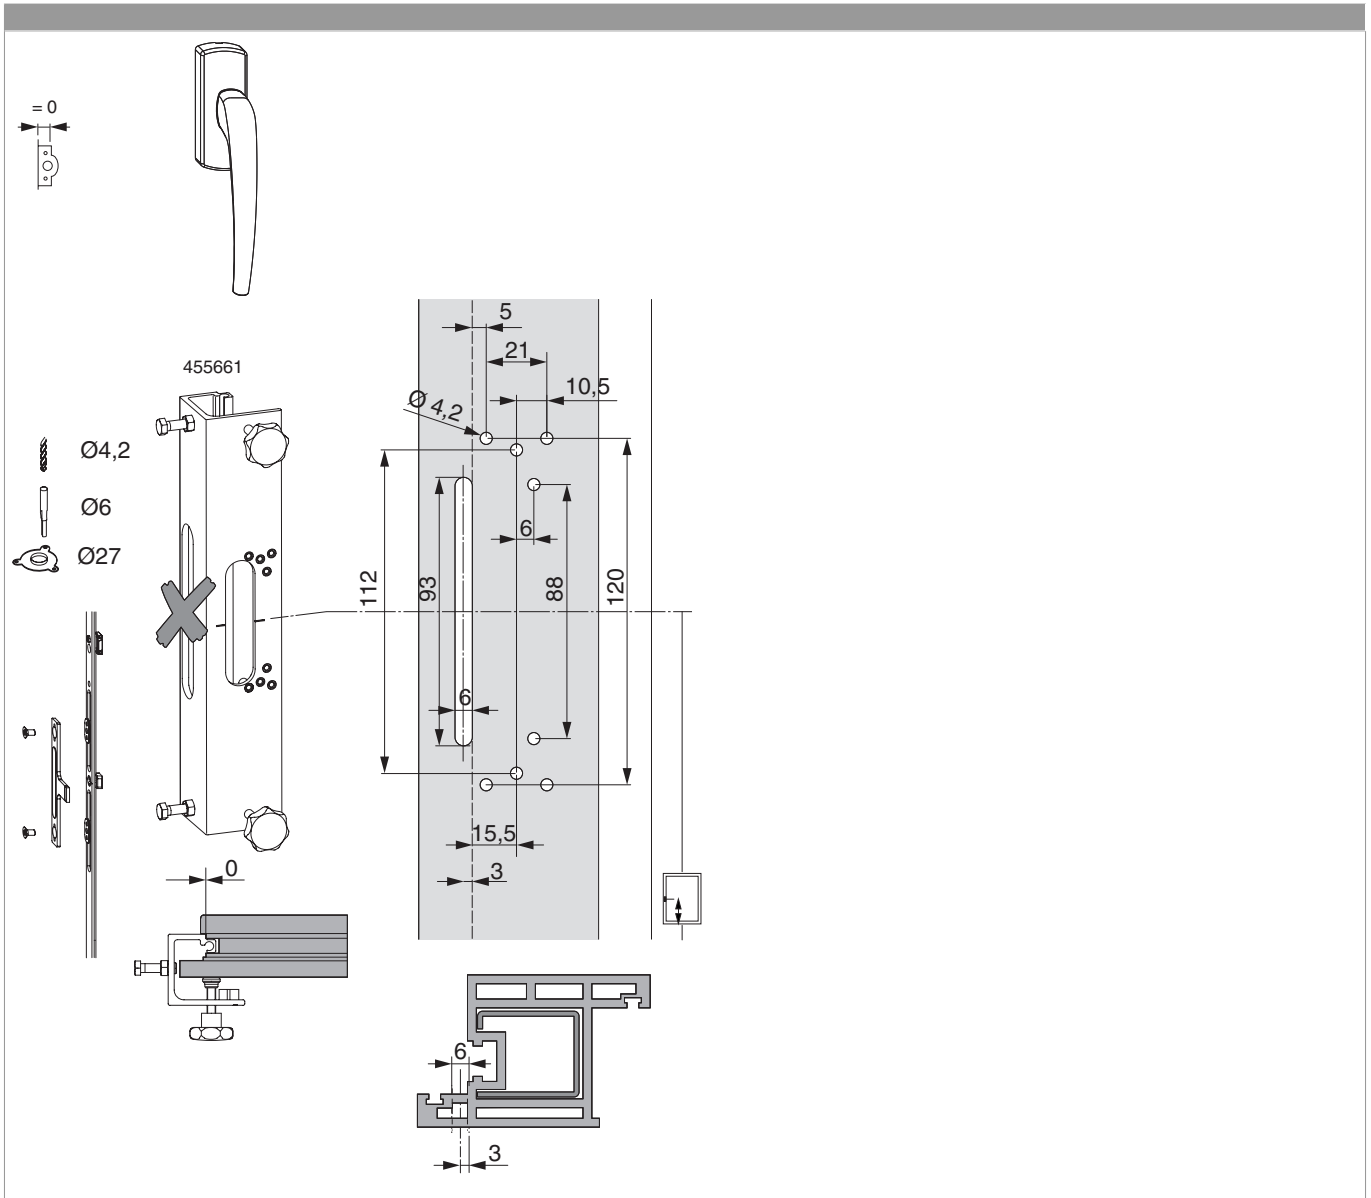

Installation

Handle BS 0

455694 - SKB-Z handle with gear standard internal handle with 45° stop with lugs 4 with screws 4.8x45 traffic white RAL 9016 silk gloss right with imprint Maco - Logo

Technical drawing

Drilling and routing pattern

455694 - SKB-Z handle with gear standard internal handle with 45° stop with lugs 4 with screws 4.8x45 traffic white RAL 9016 silk gloss right with imprint Maco - Logo

Installation