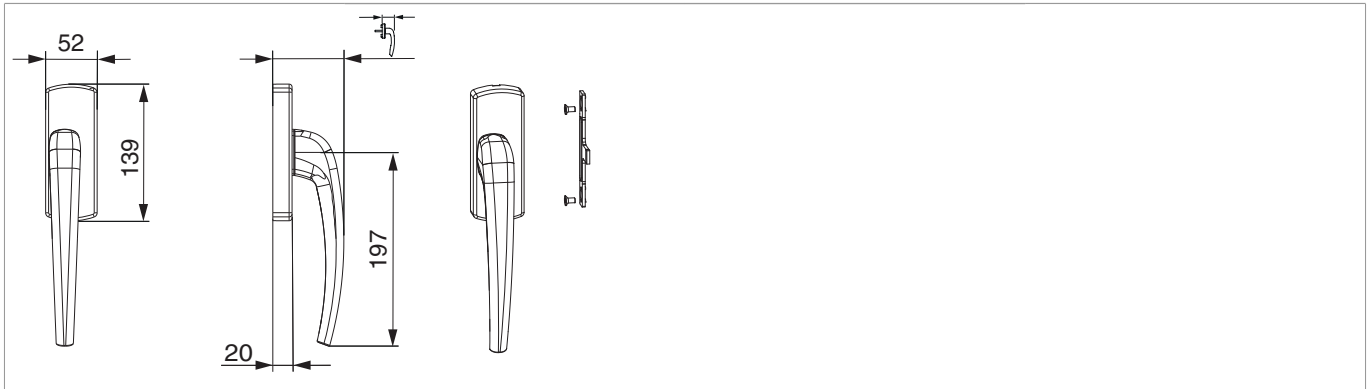

Installation

Handle BS 0

455694 - SKB-Z handle with gear standard internal handle with 45° stop with lugs 4 with screws 4.8x45 traffic white RAL 9016 silk gloss right with imprint Maco - Logo

Technical drawing

							No
traffic white	RAL 9016	powder coated	73	53	right	1	455694

455694 - SKB-Z handle with gear standard internal handle with 45° stop with lugs 4 with screws 4.8x45 traffic white RAL 9016 silk gloss right with imprint Maco - Logo