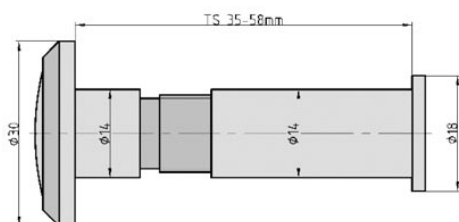

TS 680

Product Data Sheet

Description:

The TS 680 door viewer with brass housing is ideal for house entrance doors and residential entrance doors. The wide-angle lens makes a large area in front of the door visible. The door viewer thus provides more security at home - uninvited guests will have to stay away!

- wide-angle lens 180
- for door thicknesses from 35 - 58 mm
- installation diameter: 14 mm
- colour: chrome-plated brass

Illustration:

Technical Details:

Details:

Order no.
6800-0002
Weight
36 g
Pricegroup
21
EAN
 4 026434 002454