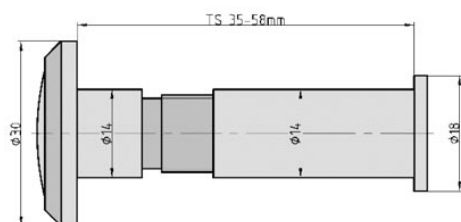

TS 680

Product Data Sheet

Description:

The TS 680 door viewer with brass housing is ideal for house entrance doors and residential entrance doors. The wide-angle lens makes a large area in front of the door visible. The door viewer thus provides more security at home - uninvited guests will have to stay away!

- wide-angle lens 180
- for door thicknesses from 35 - 58 mm
- installation diameter: 14 mm
- colour: brass

Illustration:

Technical Details:

Details:

Order no.
6800-0001
Weight
34 g
Pricegroup
21
EAN
 4 026434 002447