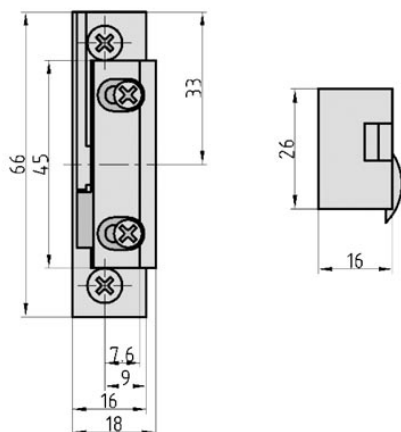

### Description:

The ET 94 is an electronic door opener from Effeff without mechanical unlocking. It can be used for right-opening and left-opening doors due to its symmetrical construction.

- use for 10-24 Volt
- flat design: 16.5 mm
- symmetrical
- without mechanical unlocking
- usable in DIN left/right

### Details:

<b>Order no.</b>
9200-0014
<b>Weight</b>
125 g
<b>Pricegroup</b>
49
<b>EAN</b>
 4 030755 342038