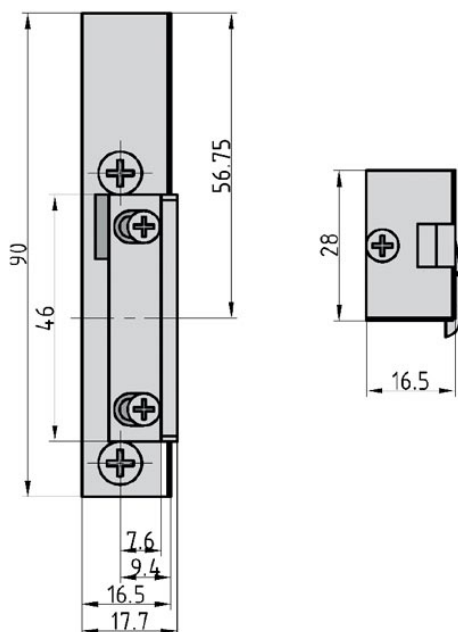

ET 91

Product Data Sheet

Description:

The ET 91 is an electronic door opener from Effeff with mechanical unlocking. It can be used for DIN right doors due to its asymmetrical construction.

- use for 6-12 Volt
- flat design: 16.5 mm
- asymmetrical
- with mechanical unlocking
- usable in DIN right

Illustration:

Technical Details:

Details:

Order no.
9200-0011
Weight
182 g
Pricegroup
49
EAN
 4 026434 078596