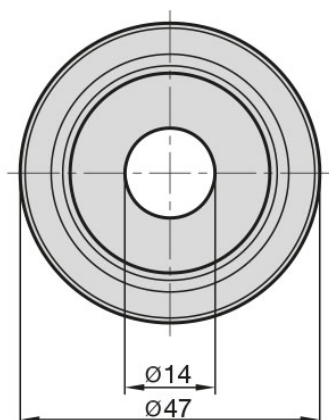

Illustration:

Technical Details: