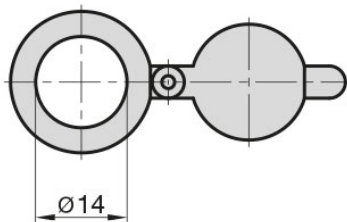

Sight Protection Cover

Product Data Sheet

Description:

We offer high-quality door viewer cover for the TS 680 door viewer for the inside of the door.

- optional for TS 680 viewer
- material: chrome-plated brass

Illustration:

Technical Details:

Details:

Order no.
6780-0002
Weight
4 g
Pricegroup
21
EAN
 4 026434 080186