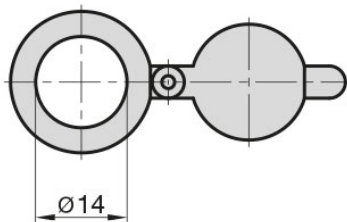

Sight Protection Cover

Product Data Sheet

Description:

We offer high-quality door viewer cover for the TS 680 door viewer for the inside of the door.

- optional for TS 680 viewer
- material: brass

Illustration:

Technical Details:

Details:

Order no.
6780-0001
Weight
4 g
Pricegroup
21
EAN
 4 026434 080179