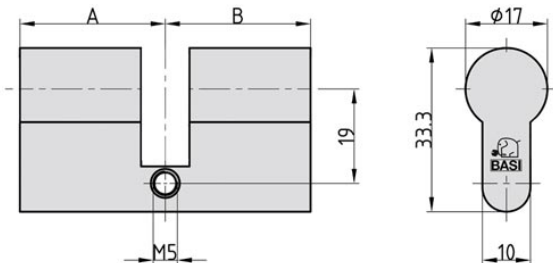

Technical Details:

Details:

Order no.
5990-0015
Weight
231 g
Pricegroup
171
EAN
 4 026434 175714