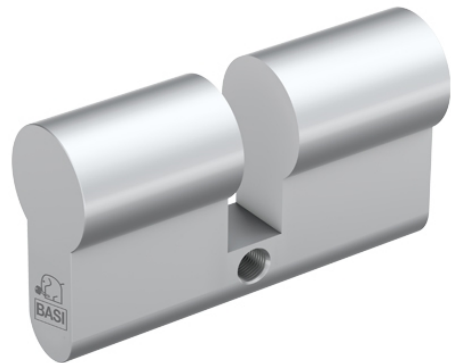

Illustration: