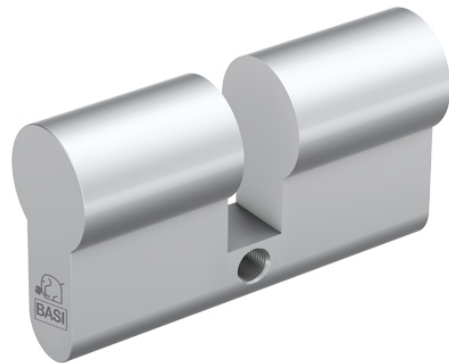

Illustration: