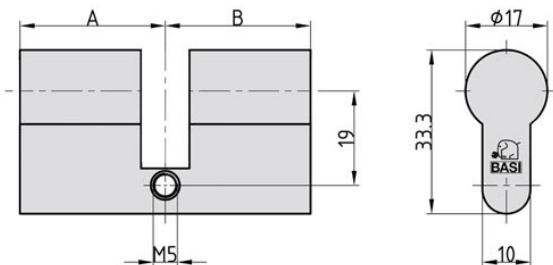

### Description:

The robust profile blind cylinder BZ 100 is a door cylinder without a locking function. With the BZ 100, euro profile cylinder holes can be optimally and attractively sealed. The blind cylinder is inserted into the slot in the door in exactly the same way as a standard door cylinder. The BZ 100 is available in various lengths.

- Dimensions: 30/30 mm
- Material: solid brass
- Surface: matt nickel-plated

### Details:

|                                                                                                          |
|----------------------------------------------------------------------------------------------------------|
| <b>Order no.</b>                                                                                         |
| 5990-0000                                                                                                |
| <b>Weight</b>                                                                                            |
| 181 g                                                                                                    |
| <b>Pricegroup</b>                                                                                        |
| 171                                                                                                      |
| <b>EAN</b>                                                                                               |
| <br>4 026434 178012 |