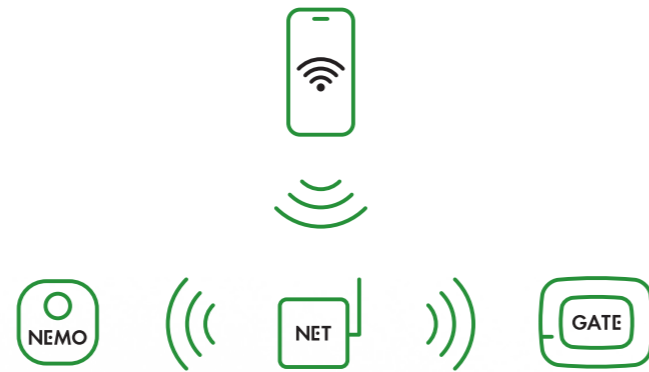

APPLE CARPLAY AND/OR ANDROID AUTO

The GATE+NET combination is directly integrated with Android Auto and Apple CarPlay infotainment: one click on your car's smart screen is all you need to open.

MORE USERS WITH ONLY 1 GATE

Share your device's PIN code with friends and family for unlimited access, or create timed shares with whoever you want.

COMPATIBLE SMARTPHONES

Apple iPhone 6 or higher with system iOS 8 or higher. Android Smartphone with system 5.0 or higher and Bluetooth.

NET

ANYWHERE YOU ARE, MANAGE YOUR DEVICES VIA WI-FI

Revolutionize the remote opening with NET.

Make your openings even smarter by combining NEMO or GATE with NET: thanks to the Wi-Fi connection you enable remote opening and with voice commands, you can ask Alexa, Google Home and Siri to open or close the door and gate for you.

Open from the comfort of your car.

With NET you can open gates and garages from the car's infotainment system. The GATE+NET combination is directly integrated with Android Auto and Apple CarPlay: All you need to open is a click on your car's smart screen.