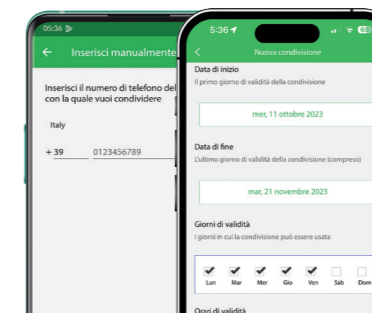

Apple iPhone 6 or higher with system iOS 11 or higher.
Android Smartphone with system 5.0 or higher and Bluetooth.

OMEC OPEN

MANAGE ALL YOU ACCESSES WITH A SUPER EASY APP

Do everything from the app.

Conveniently manage all your entrances (gates, garages, doors) from the free OMEC OPEN app and open them with a simple click. Thanks to the Wi-Fi NET Hub you enable openings remotely and with voice commands.

Share your accesses.

Create a share by simply selecting the phone number of the user you wish to enable from your address book, even remotely. You can set time constraints (start and end date, days of the week, times of day) and revoke the share at any time.

Monitor who comes and goes.

Select a date and see who has accessed your door or gate. Keep track of who is authorised to use a specific access and share details.

DOWNLOAD THE APP

Omec Open

Technology at your hand.