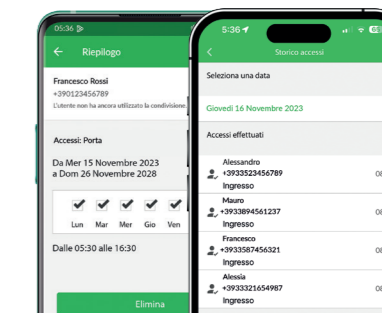

Apple iPhone 6 or higher with system iOS 11 or higher.
Android Smartphone with system 5.0 or higher and Bluetooth.

OMEC OPEN

MANAGE ALL YOU ACCESSES WITH A SUPER EASY APP

Do everything from the app.

Conveniently manage all your entrances (gates, garages, doors) from the free OMEC OPEN app and open them with a simple click. Thanks to the Wi-Fi NET Hub you enable openings remotely and with voice commands.

Share your accesses.

Create a share by simply selecting the phone number of the user you wish to enable from your address book, even remotely. You can set time constraints (start and end date, days of the week, times of day) and revoke the share at any time.

Monitor who comes and goes.

Select a date and see who has accessed your door or gate. Keep track of who is authorised to use a specific access and share details.

DOWNLOAD THE APP

Omec Open

Technology at your hand.