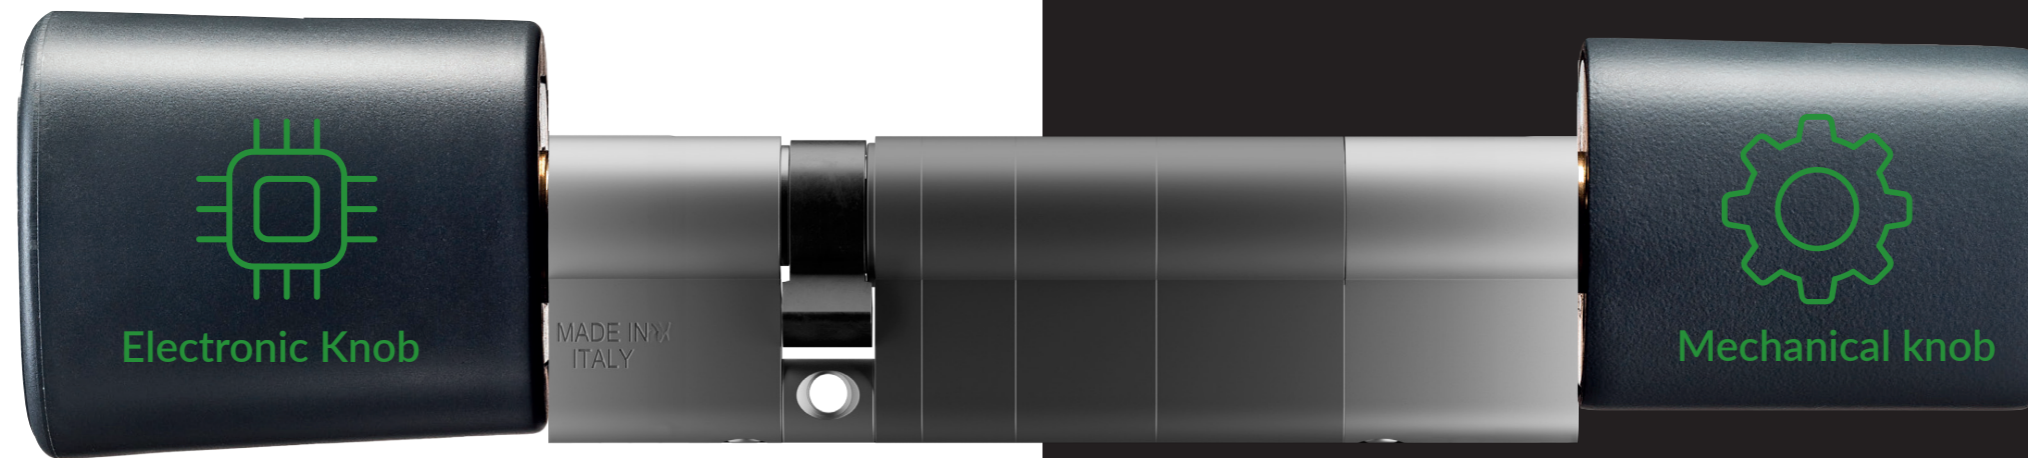

Open the door to the future.

NEMO

THERE'S A NEW WAY TO OPEN YOUR DOOR

**Smart, modular,
secure.**

Nemo is the only electronic cylinder that allows the door to be opened with a smartphone or key, combining maximum mechanical security and the flexibility of the modular system with the convenience of smart access.

NEMO

SMART AND EASY

NEMO

TRADITIONAL SECURITY

EVERYONE CAN USE IT

Family members, guests, colleagues, customers. Even those who do not have a smartphone, because it always allows normal opening with a traditional key.

COMPATIBLE SMARTPHONES

Apple iPhone 6 or higher with system iOS 11 or higher. Android Smartphone with system 5.0 or higher and Bluetooth.

NO INTERNET CONNECTION REQUIRED

Not even Wi-Fi, it simply uses Bluetooth and it also works with underground doors without a data connection.

SECURITY FIRST OF ALL

NEMO is protected by the most advanced encryption algorithms in the world. The cylinder and mechanical keys are high security.

OPENING ALSO WITH TRADITIONAL KEY

NEMO allows you to open your door both with your smartphone and with traditional high-security keys.